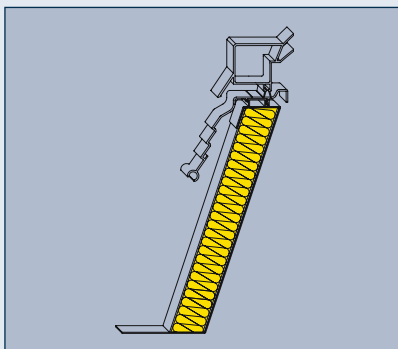

Single-skin metal skylight base with integrated thermal insulation