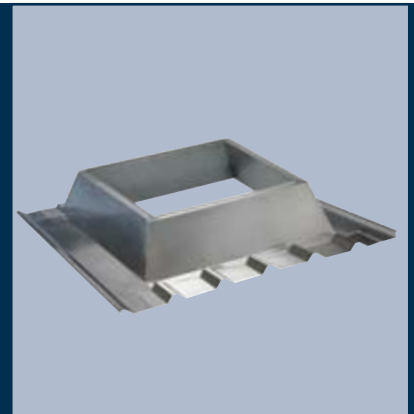

## ESSMANN® Metal Skylight Bases

### ESSMANN® Metal Skylight Bases

**Single-skin ESSMANN metal skylight bases** are made of steel plate and available in installation heights of 30, 40 and 50 cm. The skylight bases are colour coated in RAL 9002 on the inside. The metal skylight bases are non-flammable and comply with European fire protection regulations. The skylight bases are designed with a flat flange and upright metal profile frame for storing roof sheeting. The upright profile frame is fitted with hinges to enable easy installation of an ESSMANN skylight dome.

**Single-skin ESSMANN metal skylight bases with integrated thermal insulation** are made of steel plate and available in installation heights of 30, 40 and 50 cm. The thermal insulation is 40 mm thick and pre-assembled in the base using a flat flange. This metal skylight base is colour coated with RAL 9002 on the inside. The base is also fitted with an ESSMANN safety frame for practical coverage of the roof membrane. ESSMANN safety frames are fitted with hinges to enable easy installation of an ESSMANN skylight dome.

**Double-skin ESSMANN metal skylight bases\*** are made of aluminium on the outside and steel on the inside. They are thermally separated, insulated and available in various installation heights. The metal skylight bases are non-flammable and can be designed in compliance with European fire protection regulations. They can be fitted with either a flat flange or a profiled flange. The pleats running across the roof profiles can be designed either longitudinally or diagonally to the longitudinal opening side. The bases are fitted with hinges for easy installation of an ESSMANN skylight dome.